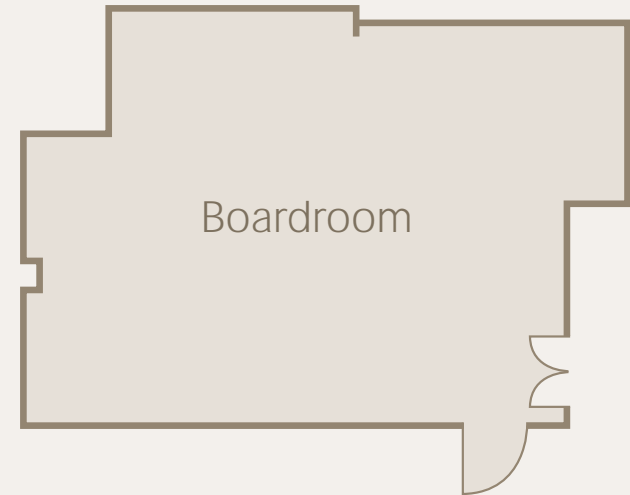

Floorplans

Facilities

Room	Sq Ft	Dimensions	Conference	Classroom	U-Shape	Hollow Square
Boardroom	408	17'x24'	14	—	—	—

Sales: 800.669.7777

THE METWEST TERRA COLLECTION

Hotel Abri
San Francisco, CA
abrihotelsf.com